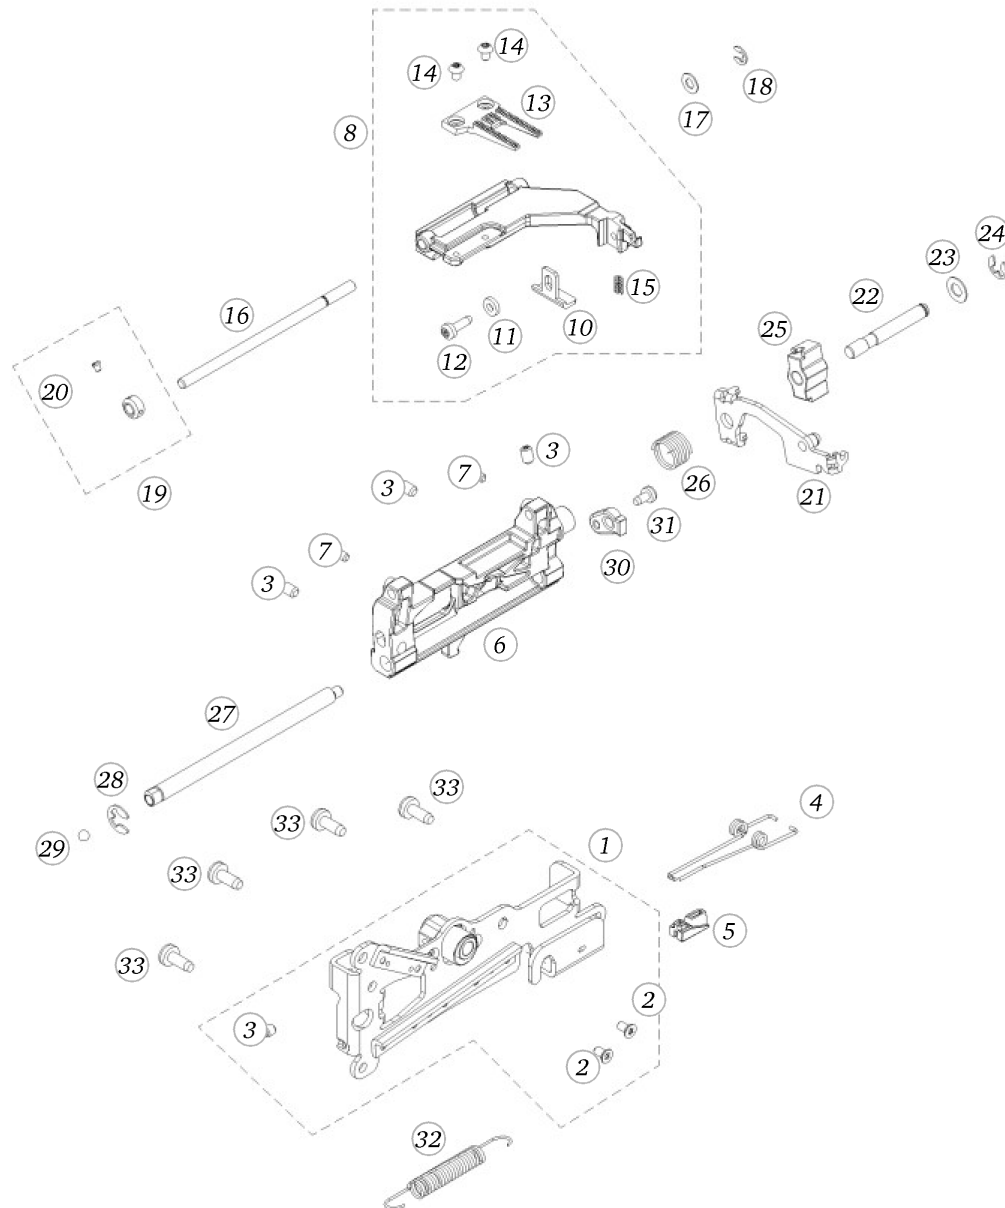

BERNINA 215 Simply Red

Feed Dog Unit

Pos	Item number	Description
29	0011695002	Steel Ball G40 D4 DIN5401 - BN869 Art-No. 1316281
30	0049975000	BEARING
31	0078865033	Socket Pan Head Thread Forming Screws M3x6 DIN7500 - BN13916 Art-No. 2027534
32	0078905000	SPRING
33	0078865043	Socket Pan Head Thread Forming Screws M4x10 DIN7500 - BN13916 Art-No. 2027593