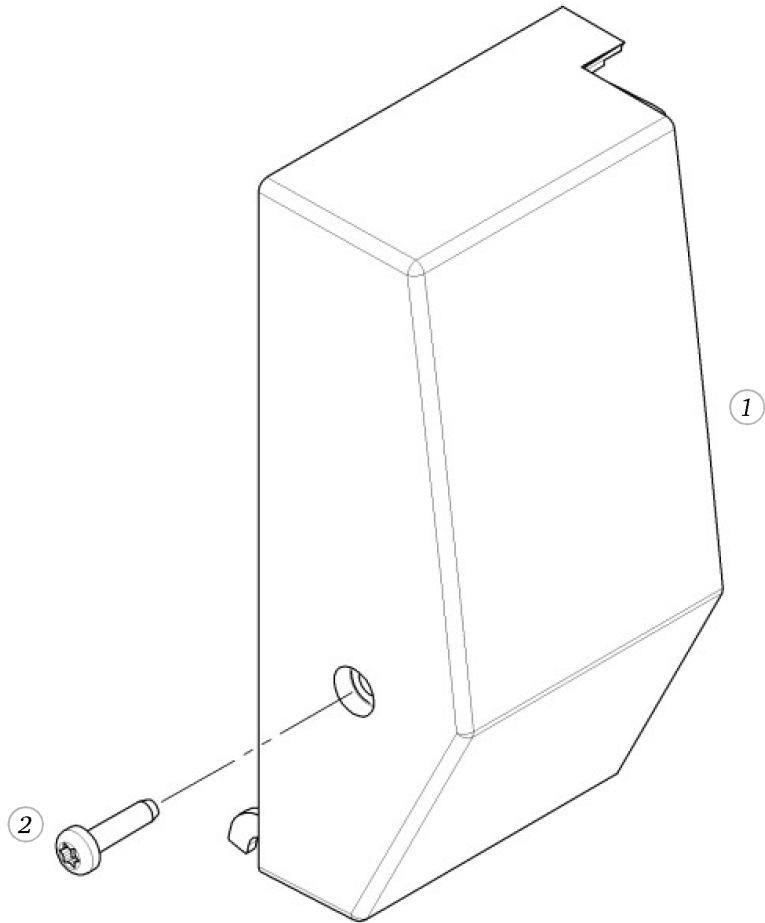

BERNINA 215 Simply Red

Head Cover

Pos	Item number	Description
+	0048935423	HEAD COVER B215
1	0048935523	HEAD COVER B215
2	0078865045	Socket Pan Head Thread Forming Screws M4x16 DIN7500 - BN13916 Art-No. 2027615