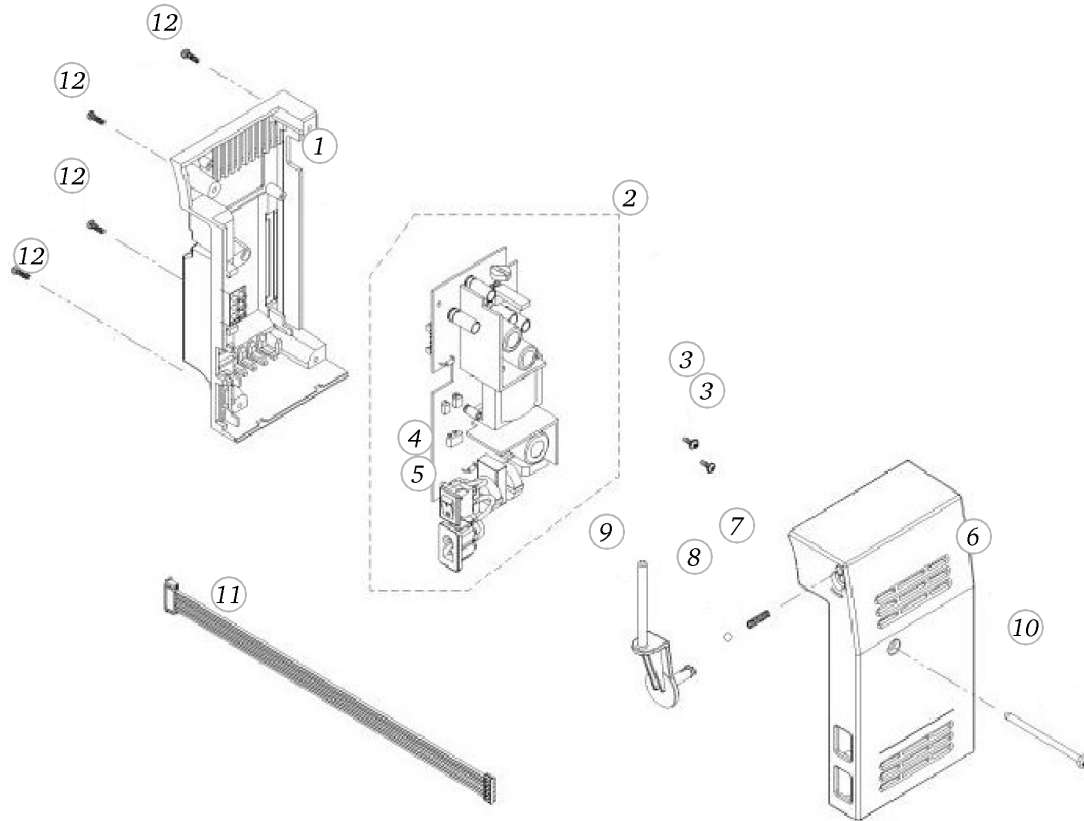

BERNINA 215 Simply Red

Power Supply

Pos	Item number	Description
1	0306365102	UNIVERSAL POWER SUPPLY BODY
2	0309447700	UNIVERSAL L-PRINT CPL-
2	0309447800	PCBA power supply B215 / B3xx
3	0329905022	Delta Pt Round Washer Head Screw With Torx 3x 8
4	0304745000	I/O-switch vertically
5	0304735000	POWER INLET
6	0301235100	COVER L-PRINT
7	0325815000	SPRING
8	0011695000	steel ball G40
9	0303355000	SPOOL SUPPORT PIN TURNING
10	0302195001	TORX SCREW DT
11	0006597244	CABLE KPL 8-POL
12	0329895012	Delta Pt Pan Head Screw With Torx 3x10