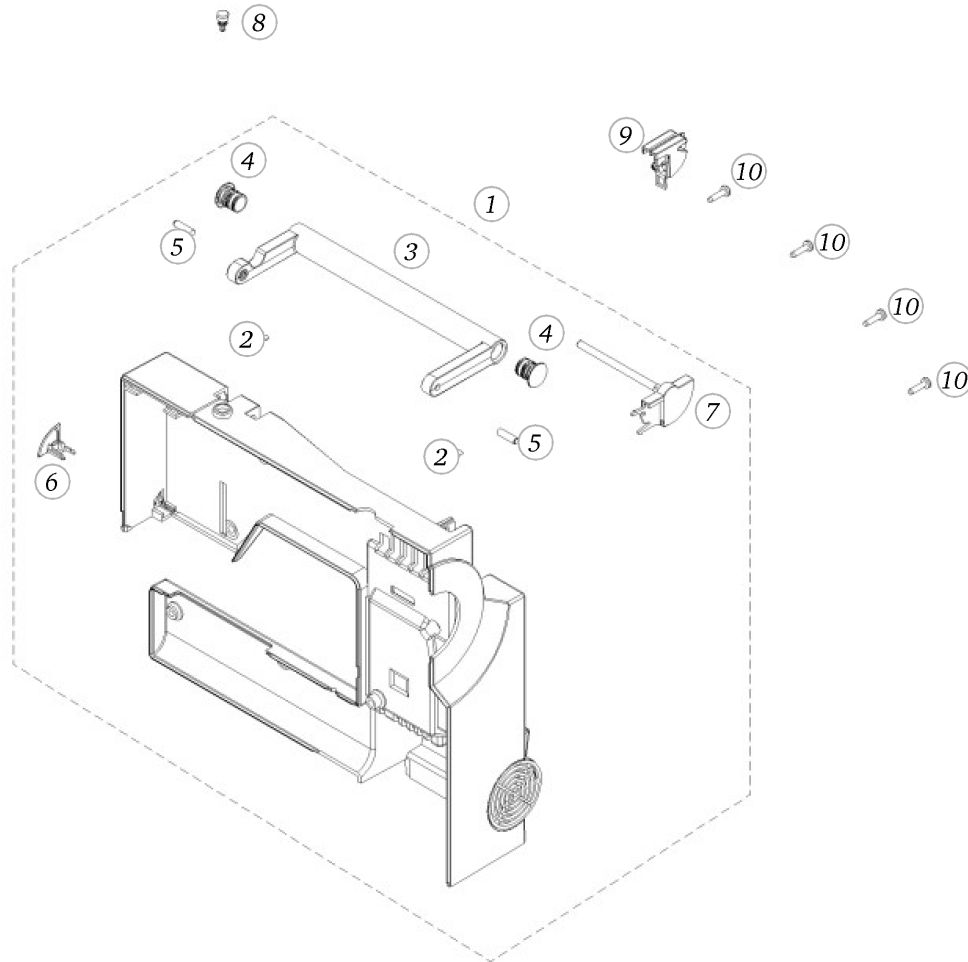

BERNINA 215 Simply Red

Rear Cover

Pos	Item number	Description
1	0048927305	REAR COVER ASS
2	0300725000	Bumpons
3	0049015302	HANDLE BLACK B215
4	0315805101	END CAP BLACK
5	0302095100	BOLT
6	0301007000	THREAD CUTTER CPL
7	0049025101	SPOOL SUPPORT
8	0048497200	BOBBIN WINDER THREAD TENSION CPL.
9	0302077400	THREAD GUIDE CPL.W.COVER
10	0078865045	Socket Pan Head Thread Forming Screws M4x16 DIN7500 - BN13916 Art-No. 2027615