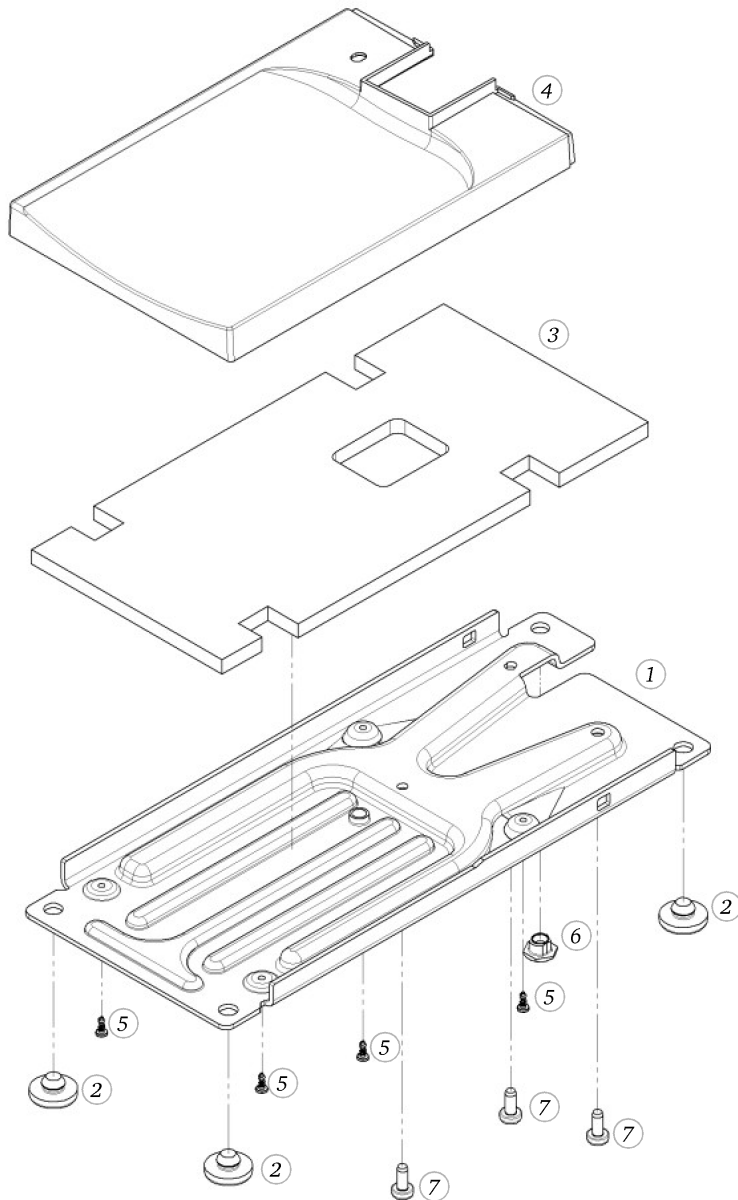

Spare Parts

**BERNINA 215 Simply
Red**

BERNINA 215 Simply Red

Chassis

Pos	Item number	Description
1	0088505100	CHASSIS MACHINED
2	0300975002	STITCH PLATE FRAME
3	0026045200	SPECIAL BOLT
4	0010475101	PRESSURE PLATE
5	23225753++	Curved Spring Washers M3 DIN 137 A - BN795 Art-No. 1280317
6	22502313++	HEXAGONAL NUT
7	0310295101	SUPPORT
8	0078865043	Socket Pan Head Thread Forming Screws M4x10 DIN7500 - BN13916 Art-No. 2027593
9	0335467101	STITCHPLATE/STANDRAD C
10	0078755200	Clip
10	0078755300	Clip
11	20500223++	Slotted Machine Screw M2x1.8 nickel-plated

BERNINA 215 Simply Red

Base Plate

Pos	Item number	Description
1	0300887100	BASEPLATE ASSEMBLED
2	0003445000	RUBBER FOOT
3	0316135200	INSULATION MAT
4	0301485101	BASEPLATE COVER
5	0023345000	Screw Pan Head Pt 3 x 8 WN1452 - BN20138 Art-No. 3216015
5	0023445000	LENS F. INDICATOR
6	0003597000	Adjusting Nut Cpl
7	0078865054	SCREW TORX DUOTAPTITE

BERNINA 215 Simply Red

Base Plate (Simply Red)

Pos	Item number	Description
1	0300887100	BASEPLATE ASSEMBLED
2	0003445000	RUBBER FOOT
3	0316135200	INSULATION MAT
4	0301485102	BASEPLATE COVER
5	0023345000	Screw Pan Head Pt 3 x 8 WN1452 - BN20138 Art-No. 3216015
5	0023445000	LENS F. INDICATOR
6	0003597000	Adjusting Nut Cpl
7	0078865054	SCREW TORX DUOTAPTITE