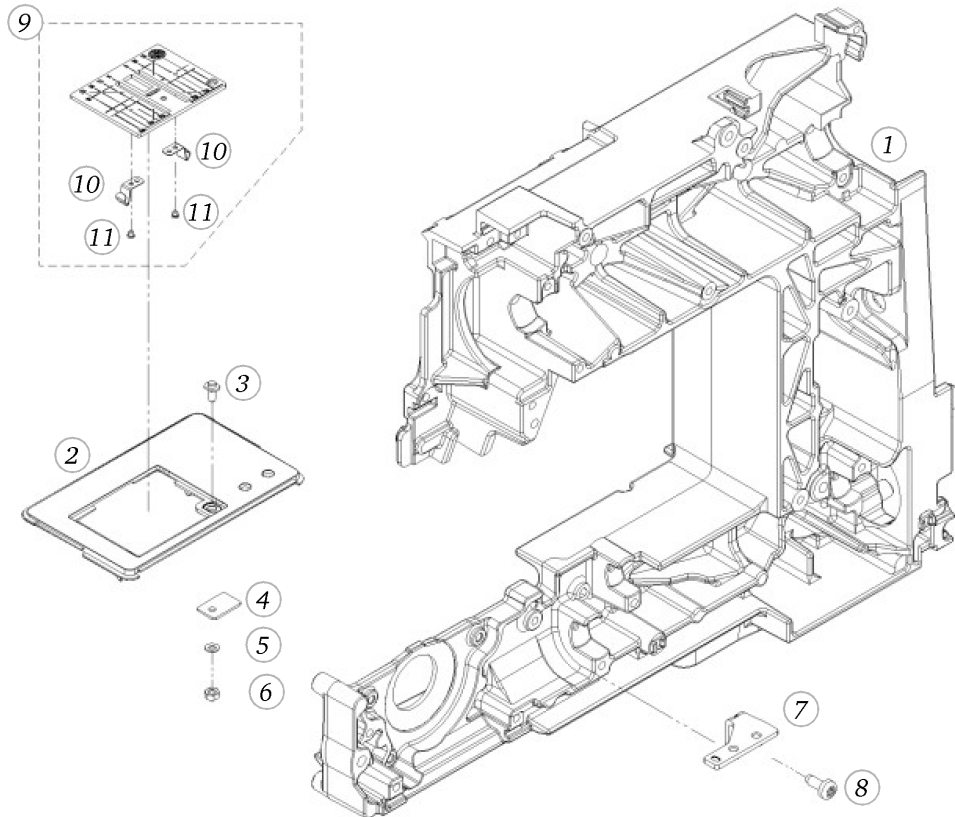

Spare Parts

**BERNINA 215 Simply
Red**

BERNINA 215 Simply Red

Chassis

Pos	Item number	Description
1	0088505100	CHASSIS MACHINED
2	0300975002	STITCH PLATE FRAME
3	0026045200	SPECIAL BOLT
4	0010475101	PRESSURE PLATE
5	23225753++	Curved Spring Washers M3 DIN 137 A - BN795 Art-No. 1280317
6	22502313++	HEXAGONAL NUT
7	0310295101	SUPPORT
8	0078865043	Socket Pan Head Thread Forming Screws M4x10 DIN7500 - BN13916 Art-No. 2027593
9	0335467101	STITCHPLATE/STANDRAD C
10	0078755200	Clip
10	0078755300	Clip
11	20500223++	Slotted Machine Screw M2x1.8 nickel-plated

BERNINA 215 Simply Red

Base Plate

Pos	Item number	Description
1	0300887100	BASEPLATE ASSEMBLED
2	0003445000	RUBBER FOOT
3	0316135200	INSULATION MAT
4	0301485101	BASEPLATE COVER
5	0023345000	Screw Pan Head Pt 3 x 8 WN1452 - BN20138 Art-No. 3216015
5	0023445000	LENS F. INDICATOR
6	0003597000	Adjusting Nut Cpl
7	0078865054	SCREW TORX DUOTAPTITE

BERNINA 215 Simply Red

Base Plate (Simply Red)

Pos	Item number	Description
1	0300887100	BASEPLATE ASSEMBLED
2	0003445000	RUBBER FOOT
3	0316135200	INSULATION MAT
4	0301485102	BASEPLATE COVER
5	0023345000	Screw Pan Head Pt 3 x 8 WN1452 - BN20138 Art-No. 3216015
5	0023445000	LENS F. INDICATOR
6	0003597000	Adjusting Nut Cpl
7	0078865054	SCREW TORX DUOTAPTITE