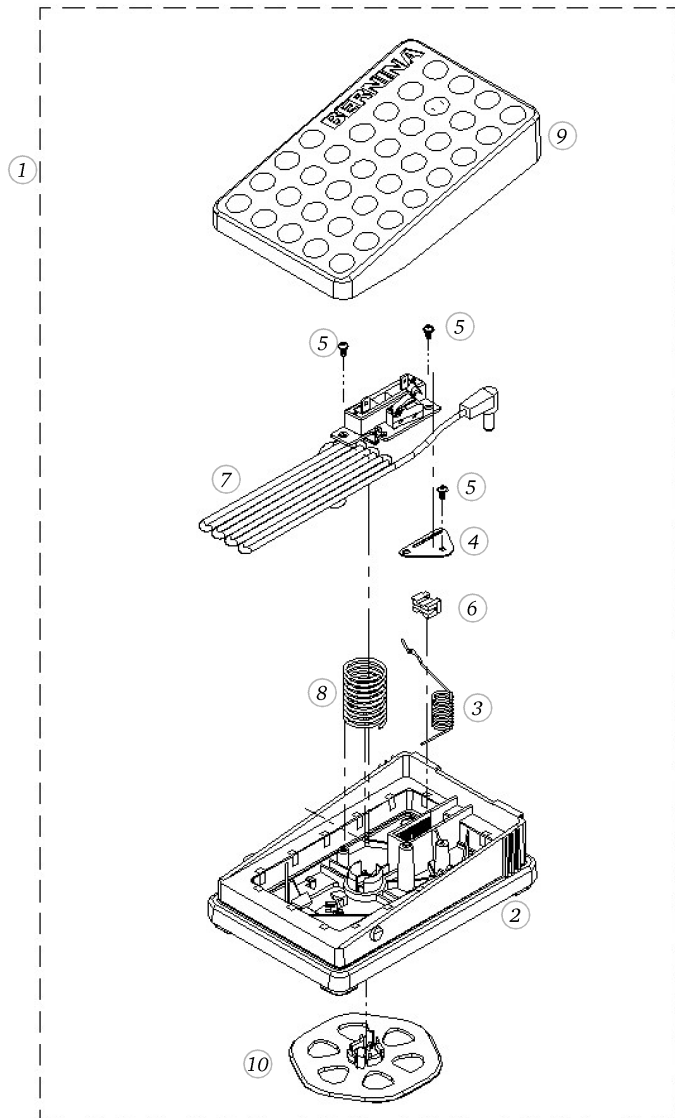

BERNINA 215 Simply Red

Foot Control

Pos	Item number	Description
1	0089267200	Foot Controller Cpl
2	0089275000	Foot Controller Bottom
3	0049035200	Torsion Spring
4	0048995000	Cover Sheet
5	0023345029	Pan Head Pt Screw 3 x 8 WN1451 - BN20095 Art-No. 3205502
6	0048985100	Slider
7	0049447101	PRINT CPL. FOOTCONTROL
8	0303225000	SPRING
9	0089285000	Foot Controller Cover
10	0079875201	Wire Plate