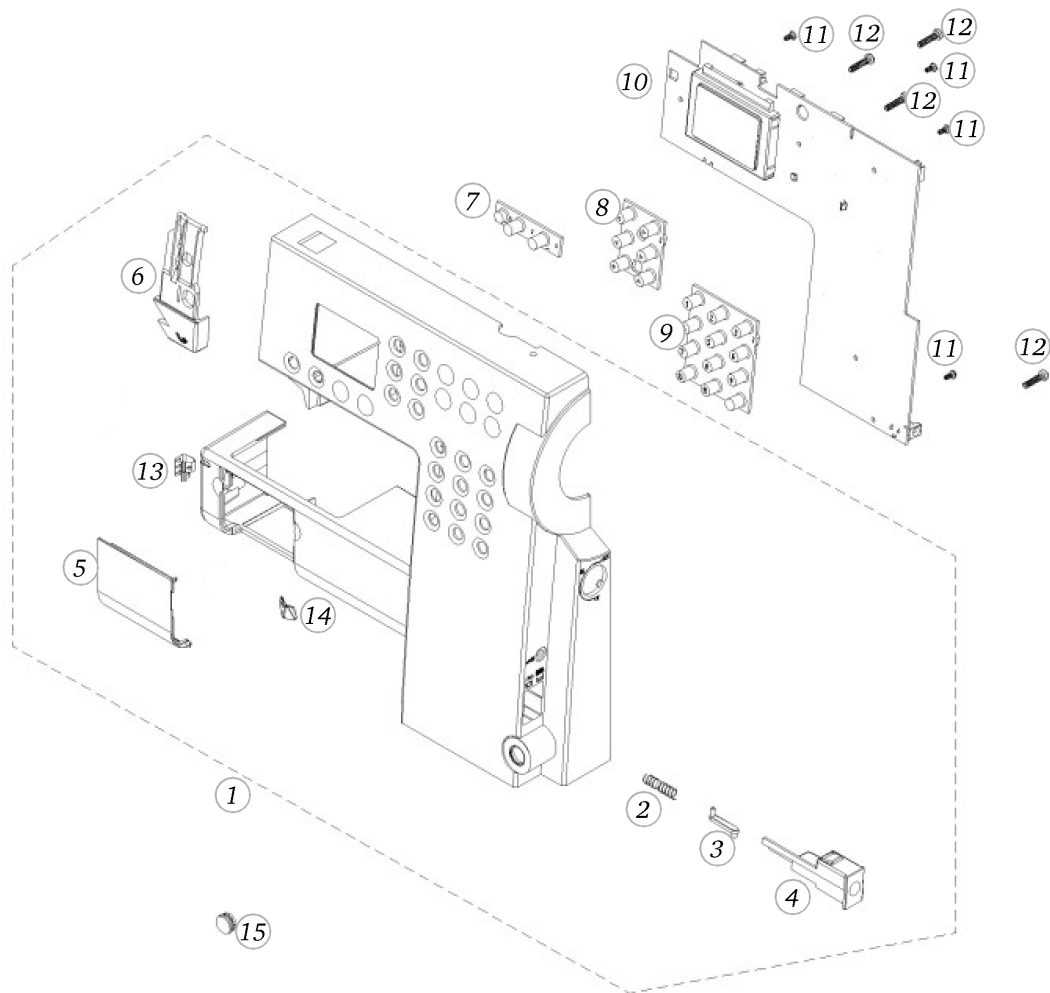

BERNINA 215 Simply Red

Front Cover

Pos	Item number	Description
4	0300797630	FRONT COVER-B215
1	0300797730	FRONT COVER B215
2	0321135000	Spring
3	0300965000	SWITCH LEVER
4	0300955000	SWITCH PUSH BUTTON
5	0300827000	BOBBIN DOOR CPL
6	0300815001	REVERSE PUSH BUTTON WHITE
7	0300945006	RUBBER PAD NS BLACK
8	0300935103	RUBBER PAD PF BLACK
9	0300925104	RUBBER PAD NUM BLACK
40	0155007605	PRINT-S ACTIVA-210/215/220
10	0155007905	print S activa
11	0023345035	SCREW
12	0329895034	Delta PT pan head screw
13	0300835000	Bobbin Thread Cutter left side
14	0321337000	THREAD CUTTER CPL
15	0078275000	PLUG