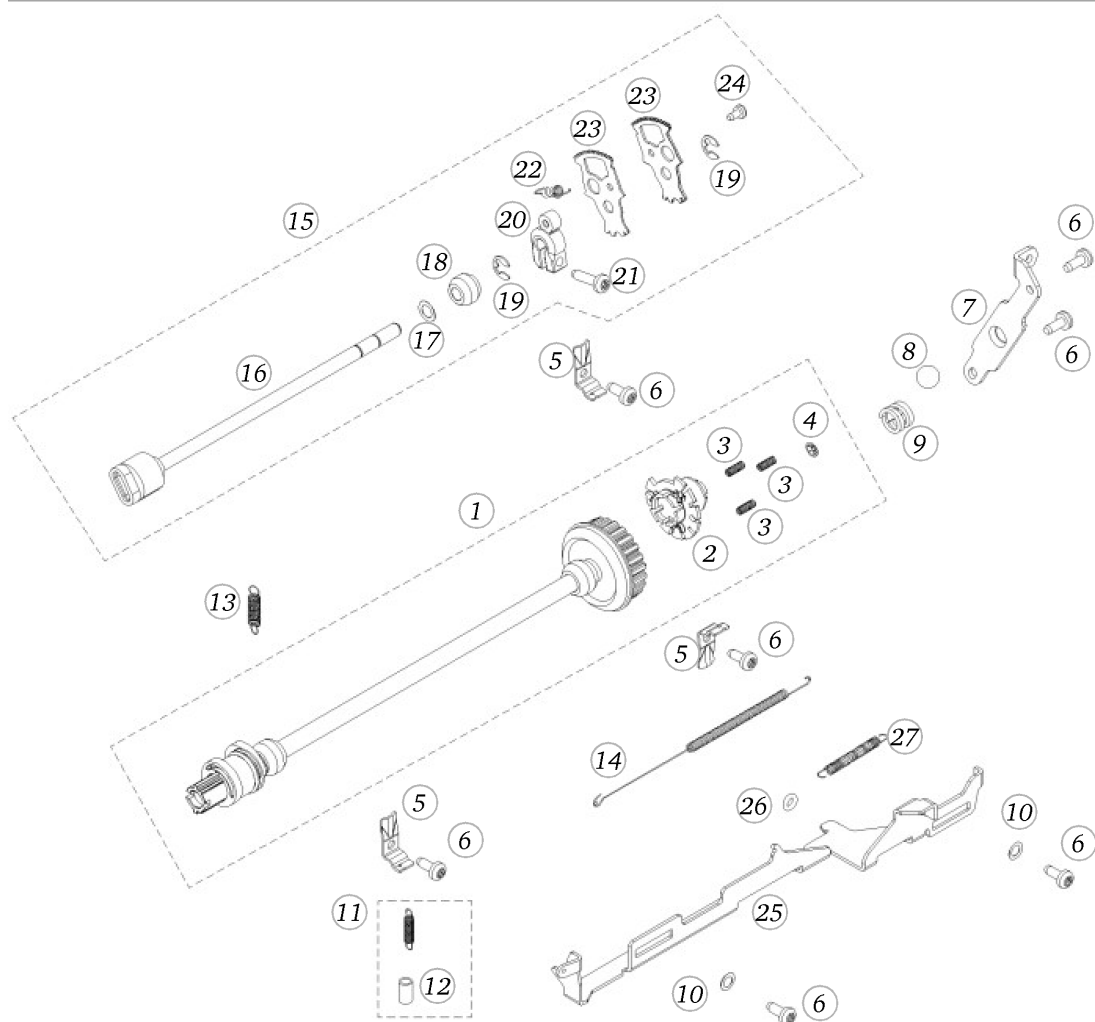

BERNINA 215 Simply Red

Base Plate (Simply Red)

Pos	Item number	Description
1	0300887100	BASEPLATE ASSEMBLED
2	0003445000	RUBBER FOOT
3	0316135200	INSULATION MAT
4	0301485102	BASEPLATE COVER
5	0023345000	Screw Pan Head Pt 3 x 8 WN1452 - BN20138 Art-No. 3216015
5	0023445000	LENS F. INDICATOR
6	0003597000	Adjusting Nut Cpl
7	0078865054	SCREW TORX DUOTAPTITE

BERNINA 215 Simply Red

Hook with Bobbin

Pos	Item number	Description
4	0015347800	BOBBIN CASE CPL. NICKEL
1	0015347250	bobbin case cpl. bobbin case hinge nickle platet YS
2	317006333+	BOBBIN CASE SPRING
3	317007030+	SCREW
4	25512503++	SPRING
5	0005685200	BOBBIN CASE HINGE NICKEL PLATE
6	0005695100	BOBBIN CASE HINGE NICKEL PLATED
7	0015367200	BOBBIN
7	0015367300	bobbin
8	0302065400	CB-HOOK

BERNINA 215 Simply Red

Crank- and Base Shaft

Pos	Item number	Description
1	0304497001	Base Shaft/Hook Drive Crank - Replacement Set
2	0048305000	CARRIER
3	0049645000	SPRING
4	0079135003	Circlip d3 2 Quicklock - BN833 Art-No.1292811
5	0078715200	FIXATION PIECE
6	0078865043	Socket Pan Head Thread Forming Screws M4x10 DIN7500 - BN13916 Art-No. 2027593
7	0048285100	THRUST BEARING PLATE
8	0011695003	ball G40 dm10
9	0303625000	SPRING
10	23226953++	WASHER 5.3x8.5x0.15
11	0079187100	Spring Cpl
12	0321705000	HOSE
13	25603003++	TENSION SPRING
14	0078435000	Zugfeder
15	0078367102	CRANK SHAFT CPL.
16	0078365001	CRANK SHAFT
17	0078955031	Synthetic Washer
18	0078235001	Bearing
19	23501753++	Circlip For Shafts d1 5 DIN6799 - BN809 Art- No.1284665
20	0078035100	STITCH LENGTH CLAMP V180
21	0078865045	Socket Pan Head Thread Forming Screws M4x16 DIN7500 - BN13916 Art-No. 2027615
22	0078445000	Tension Spring De=5,0 L0=15,5 d=0,5
22	0343315000	Tension Spring De=6 L0=18,5 d=0,85
23	0078025000	TOOTH SEGMENT
24	0078865033	Socket Pan Head Thread Forming Screws M3x6 DIN7500 - BN13916 Art-No. 2027534
25	0301415000	FEEDDOG LINKAGE LEVER
26	0030735002	O-ring Seal D4/d2 70ShoreA NBR DIN3771
27	25604303++	TENSION SPRING