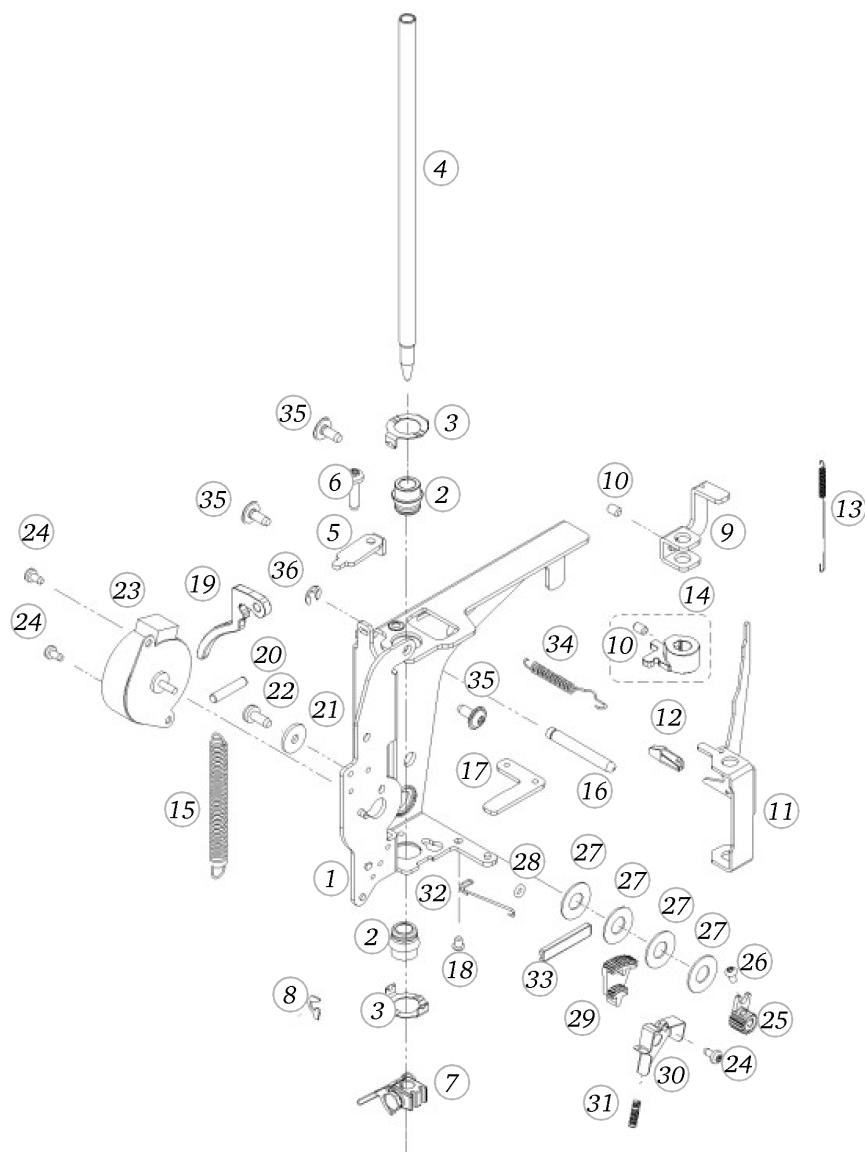

BERNINA 215 Simply Red

Headplate

Pos	Item number	Description
1	0088065200	HEAD PLATE
2	0088105200	CALOTTE BUSHING MACHINED
3	0048875000	Clasp
4	0087335000	PRESSER FOOT BAR 157.5
5	0301285000	CLAMPING SHOE
6	0078865045	Socket Pan Head Thread Forming Screws M4x16 DIN7500 - BN13916 Art-No. 2027615
7	0011177101	Clamp piece cpl.
8	0089325000	Safety Plate
9	0089225000	LEVER
10	0078665043	Hexalobular Socket Set Screws M4x6 ISO 4026 - BN11493 Art-No. 3060208
11	0088095100	ENGAGING LEVER
12	0306255000	Cap
13	0303585100	Spring
14	0089247100	PRESSER BAR GUIDE CPL
15	0303715000	NFS-SPRING
16	0087145002	BOLT
17	0049075000	ADJUSTING ARM
18	0032465008	Socket Button Head Screws M3x4.5 screw head after BN6404
19	0075685300	LIFTING LEVER
20	24116643++	PIN D 4.0X20
21	22954313++	Washer d4.2xD14xs1.5
22	0078865043	Socket Pan Head Thread Forming Screws M4x10 DIN7500 - BN13916 Art-No. 2027593
23	0337875000	STEPPER MOTOR
23	0078355005	STEPPING MOTOR SB
24	0078865033	Socket Pan Head Thread Forming Screws M3x6 DIN7500 - BN13916 Art-No. 2027534
25	0302135000	PINION
26	0032465110	Socket Button Head Screws M3x 6 ISO 7380-1 - BN6404 Art-No. 1982990
27	0303195000	DISC SPRING De=18 / di=8,2 / t=0,8