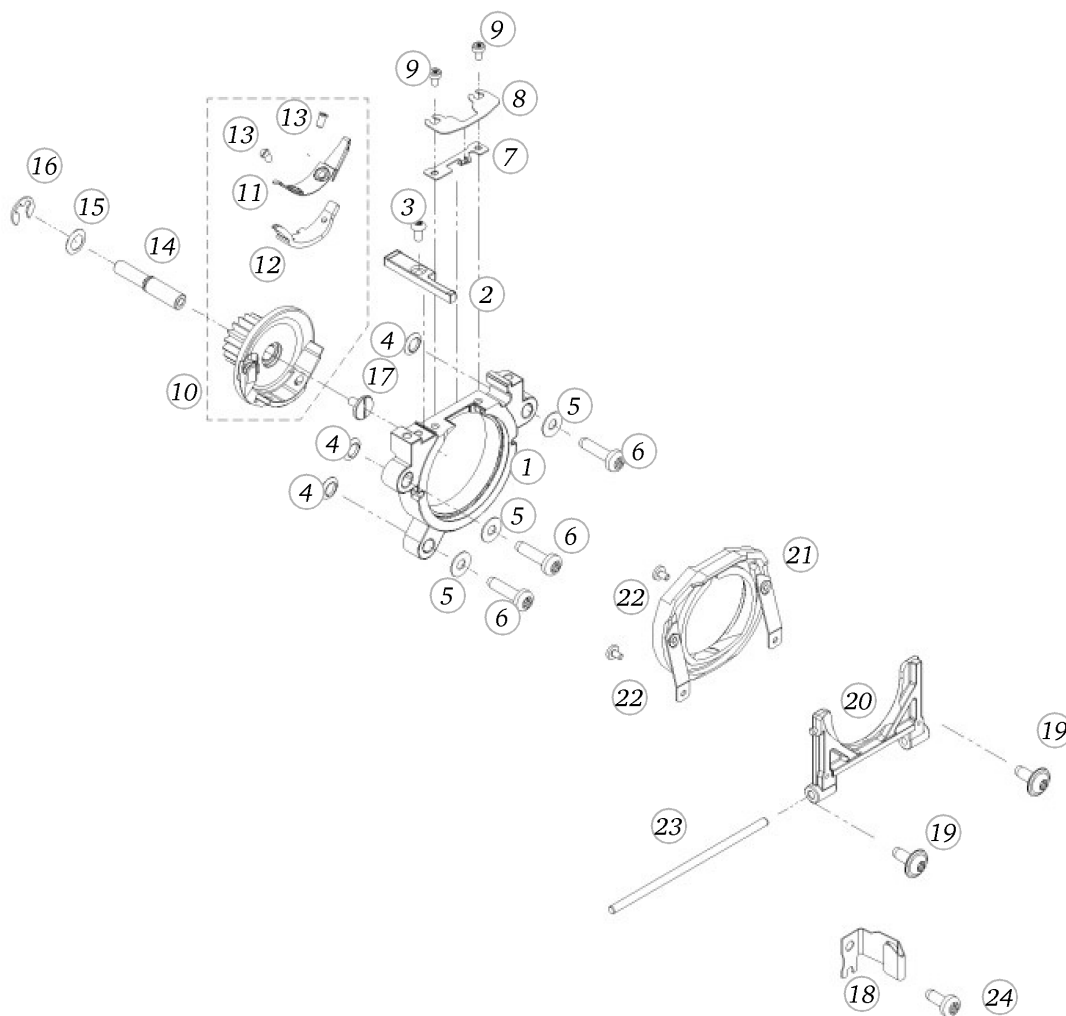

BERNINA 215 Simply Red

Hook Driver

Pos	Item number	Description
1	0311595100	HOOK-GUIDEWAY FINISHED
2	0310285000	NEEDLE PLATE SUPPORT
3	0032465110	Socket Button Head Screws M3x 6 ISO 7380-1 - BN6404 Art-No. 1982990
4	0311825000	Calotte Disc
5	22953723++	Washer d4.1xD10xs0.5
6	0078865045	Socket Pan Head Thread Forming Screws M4x16 DIN7500 - BN13916 Art-No. 2027615
7	0031635100	THREAD GUIDE
8	0066335100	THREAD GUIDE PLATE
9	0077525020	SCREW TORX M2.5X4
10	0314007200	HOOK-DRIVER-PREASS.
10	0314007300	HOOK DRIVER PREASS.
11	0007325100	DRIVER SPRING
12	0020485000	SUPPORT SHEET
13	21500683++	SCREW M2.5
14	0300025000	AXLE
15	23228553++	Washer 6.2/10x0.15
16	23501753++	Circlip For Shafts d1 5 DIN6799 - BN809 Art-No.1284665
17	0047205200	LOW-HEAD-SCREW-M3
17	0017205300	thru head screw
18	0301315000	Latch
18	0301315100	latch
19	0078865043	Socket Pan Head Thread Forming Screws M4x10 DIN7500 - BN13916 Art-No. 2027593
20	0015867000	HOLDER CPL
21	0015387200	SHUTTLE RACE COVER CPL.
22	0329495001	SCREW M2,3X4
23	0082255004	CYLINDRICAL PIN D3X80
24	0078885043	Button Head Screw Torx Dt M4x10