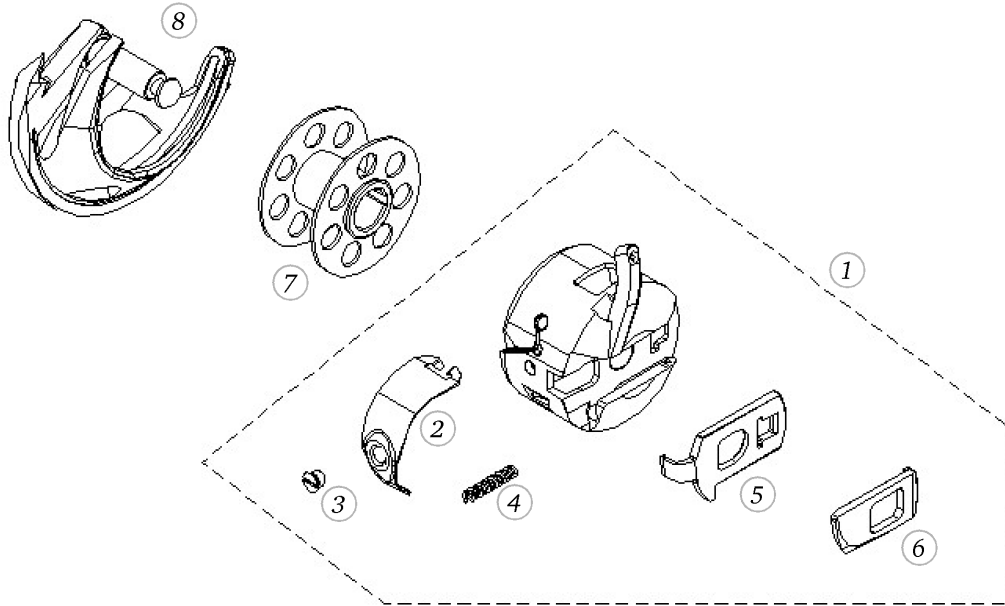

BERNINA 215 Simply Red

Hook with Bobbin

Pos	Item number	Description
4	0015347800	BOBBIN CASE CPL. NICKEL
1	0015347250	bobbin case cpl. bobbin case hinge nickle platet YS
2	317006333+	BOBBIN CASE SPRING
3	317007030+	SCREW
4	25512503++	SPRING
5	0005685200	BOBBIN CASE HINGE NICKEL PLATE
6	0005695100	BOBBIN CASE HINGE NICKEL PLATED
7	0015367200	BOBBIN
7	0015367300	bobbin
8	0302065400	CB-HOOK