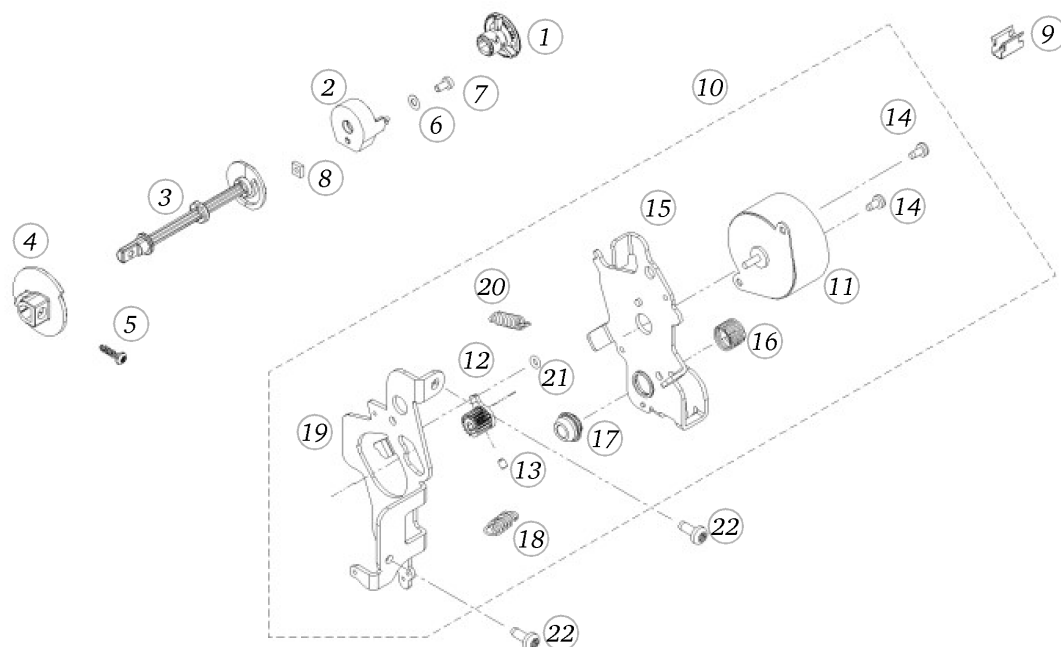

BERNINA 215 Simply Red

Stitch Length Motor

Pos	Item number	Description
1	0088607100	CAP CPL.
2	0078315100	ADJUSTING SUPPORT
3	0301585100	ROTATION CONNECTOR
4	0078285100	ADJUSTMENT CAM
5	0023345001	TORX SCREW
6	22951923++	Flat Washer d3.2/D 7xs0.5
7	0077525031	Head Cap Screw Torx M3x6 ISO 14580 - BN4850 Art-No. 1145929
8	22683623++	4 SIDED NUT
9	0048315000	Clamp
10	0303117300	STEPPING MOTOR SL CPL.
11	0078355202	STEPPING MOTOR SL
12	0078085100	PINION
13	0078665031	Hexalobular Socket Set Screws M3x4 ISO 4026 - BN11493 Art-No. 3060200
14	0078865033	Socket Pan Head Thread Forming Screws M3x6 DIN7500 - BN13916 Art-No. 2027534
15	0303075000	MOTOR SUPPORT SHEET
16	0078565000	SPRING
17	0078545000	Bearing
18	0306905000	Spring
19	0088295200	SUPPORT SHEET
20	25629203++	Spring
21	0030735005	O-ring Seal D3/d1.5 70±5 IRHD NBR 70,5 / 5 P DIN3771
22	0078865043	Socket Pan Head Thread Forming Screws M4x10 DIN7500 - BN13916 Art-No. 2027593