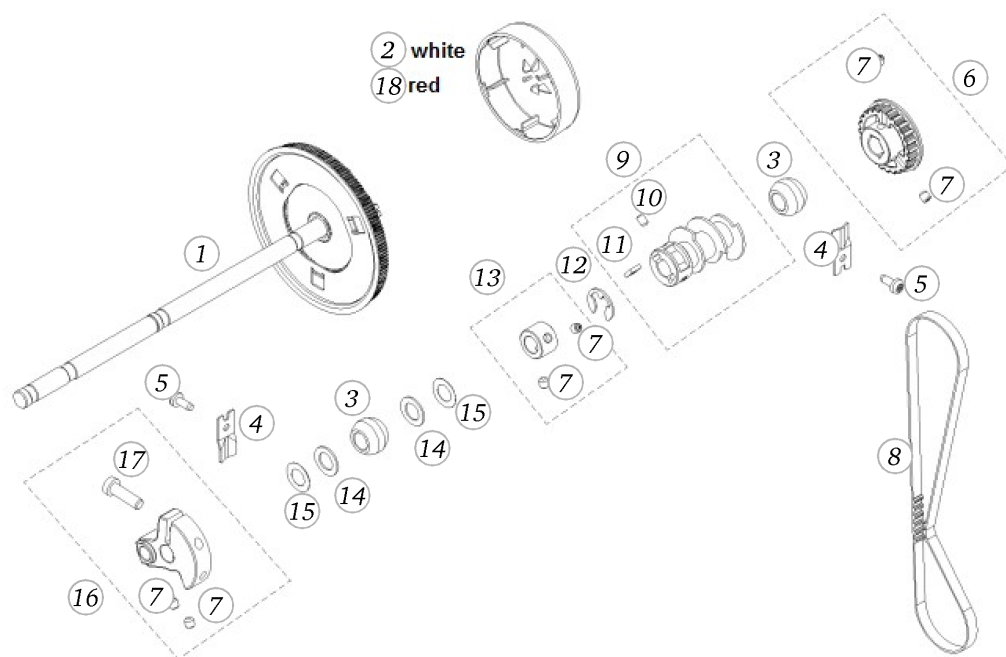

BERNINA 215 Simply Red

Upper Shaft

Pos	Item number	Description
1	0077797101	MAINSHAFT CPL
2	0077717000	HAND WHEEL CPL.
3	0078235002	Bearing 10
4	0077785200	Clamping Claw with slote
4	0077785300	Clamping Claw with slote
5	0078865043	Socket Pan Head Thread Forming Screws M4x10 DIN7500 - BN13916 Art-No. 2027593
6	0019947301	BELT DRIVE 24 TEETH
7	0078685072	Hexalobular Socket Set Screws M5x0,5x5
8	0079035022	BELT 188 XL
9	0077547101	SYNCHR.DISK CPL.
10	0078665043	Hexalobular Socket Set Screws M4x6 ISO 4026 - BN11493 Art-No. 3060208
11	22684183++	Square Thin Nuts M4 DIN 562 - BN145 Art-No. 1092502
12	0079665011	Circlip For Shafts As 9.0, Benzing
13	0077817000	Adjusting Ring Cpl.
14	303200031+	Washer
15	0078955071	Synthetic Washer 10,3 x 17 x 1
16	0077807100	BALANCE PIECE CPL.
17	0077525066	Head Cap Screw Torx M6x20 ISO 14580 - BN4850 Art-No. 1146149
18	0077715202	HAND WHEEL