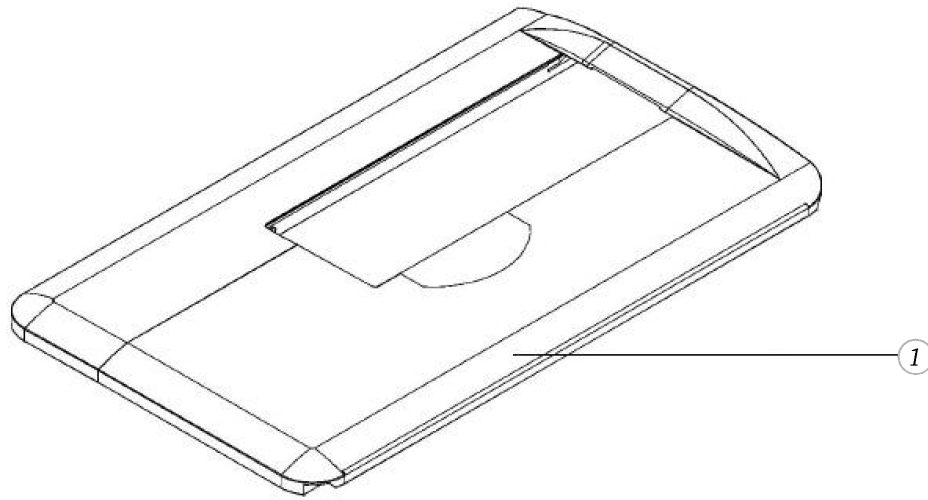

BERNINA 215 Simply Red

Sewing platform

Pos	Item number	Description
1	0303475101	SEWING TABLE TRANSPARENT
2	0307267001	SEAM GUIDE CPL OPTIMA