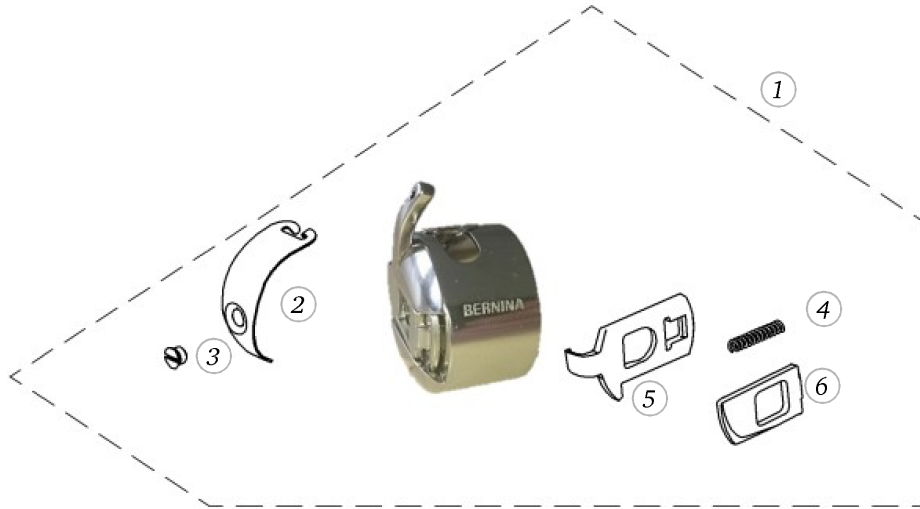

BERNINA 215 Simply Red

Bobbin Case with BERNINA Logo

Pos	Item number	Description
4	0015347150	bobbin case cpl.- bobbin case hinge nickle platet YS
1	0015347250	bobbin case cpl. bobbin case hinge nickle platet YS
2	1028945000	CB tension spring BERNINA Logo
3	1028955000	CB tension screw BERNINA Logo
4	1028965000	CB latch Spring BERNINA Logo
5	1028975000	CB latch BERNINA Logo
6	1028985000	CB flap BERNINA Logo