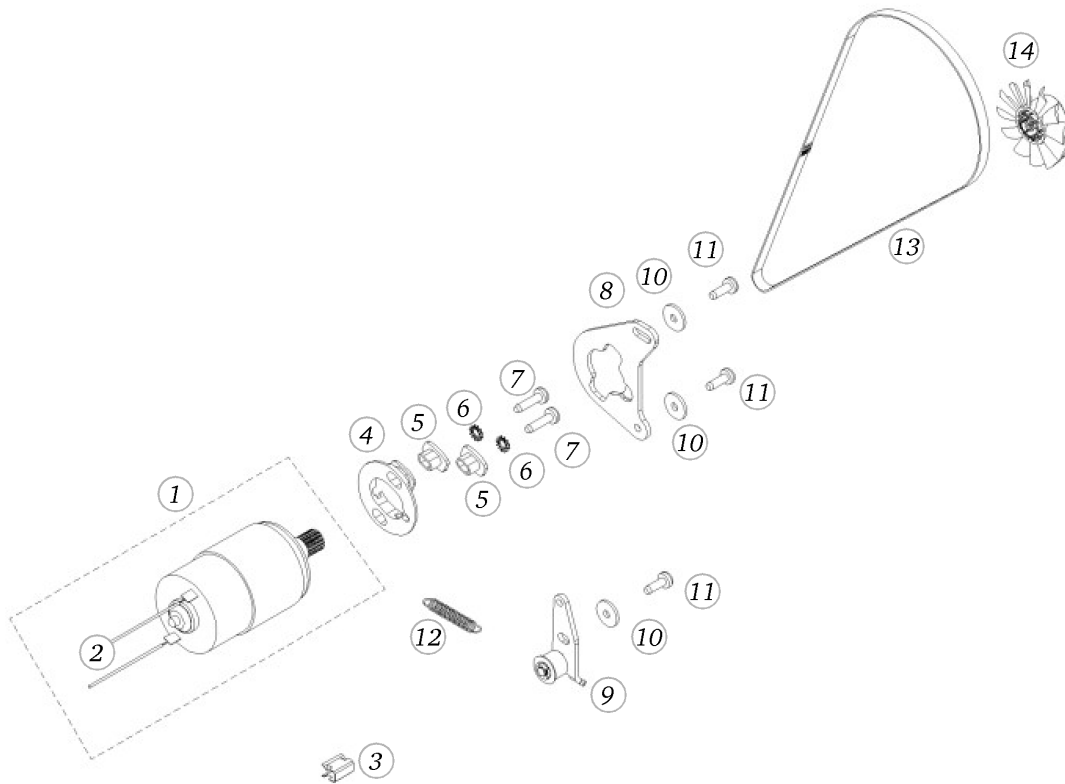

BERNINA 215 Simply Red

Main Motor

Pos	Item number	Description
1	0078847201	DRIVER MOTOR CPL
2	0038537101	MOTOR CABLE CPL
3	0048315000	Clamp
4	0078985100	Cuff
4	0078985200	Cuff
5	0078995100	Bushing
5	0078995200	Bushing
6	23350653++	Curved Spring Washe d4.3xD8xs0.5
7	0078865045	Socket Pan Head Thread Forming Screws M4x16 DIN7500 - BN13916 Art-No. 2027615
8	0088495000	Motor Support
9	0302147000	BELT STRETCHER PREASSEMBLED
10	22954313++	Washer d4.2xD14xs1.5
11	0078865044	Socket Pan Head Thread Forming Screws M4x12 DIN7500 - BN13916 Art-No. 2027607
12	25604703++	TENSION SPRING
13	0079035002	BELT STD-554-S2M-6
14	0304355200	MOTOR FAN