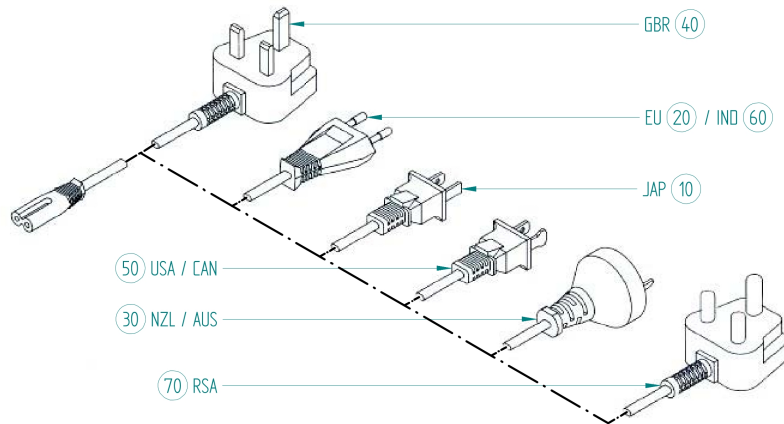

BERNINA 215 Simply Red

Power Supply

Pos	Item number	Description
1	0306365102	UNIVERSAL POWER SUPPLY BODY
2	0309447700	UNIVERSAL L-PRINT CPL-
2	0309447800	PCBA power supply B215 / B3xx
3	0329905022	Delta Pt Round Washer Head Screw With Torx 3x 8
4	0304745000	I/O-switch vertically
5	0304735000	POWER INLET
6	0301235100	COVER L-PRINT
7	0325815000	SPRING
8	0011695000	steel ball G40
9	0303355000	SPOOL SUPPORT PIN TURNING
10	0302195001	TORX SCREW DT
11	0006597244	CABLE KPL 8-POL
12	0329895012	Delta Pt Pan Head Screw With Torx 3x10

BERNINA 215 Simply Red

Foot Control

Pos	Item number	Description
1	0089267200	Foot Controller Cpl
2	0089275000	Foot Controller Bottom
3	0049035200	Torsion Spring
4	0048995000	Cover Sheet
5	0023345029	Pan Head Pt Screw 3 x 8 WN1451 - BN20095 Art-No. 3205502
6	0048985100	Slider
7	0049447101	PRINT CPL. FOOTCONTROL
8	0303225000	SPRING
9	0089285000	Foot Controller Cover
10	0079875201	Wire Plate

BERNINA 215 Simply Red

Power Plug

Pos	Item number	Description
10	0079287004	Power Cord Cpl. Japan
20	0079287303	Power Cord Cpl. Europe
30	0079287002	Power Cord Cpl. New Zealand / Australia
40	0079287001	Power Cord Cpl. Great Britain
50	0079287300	Power Cord Cpl. USA / CAN
60	0079287000	Power Cord India
70	0079287405	Power Cord Cpl. South Africa