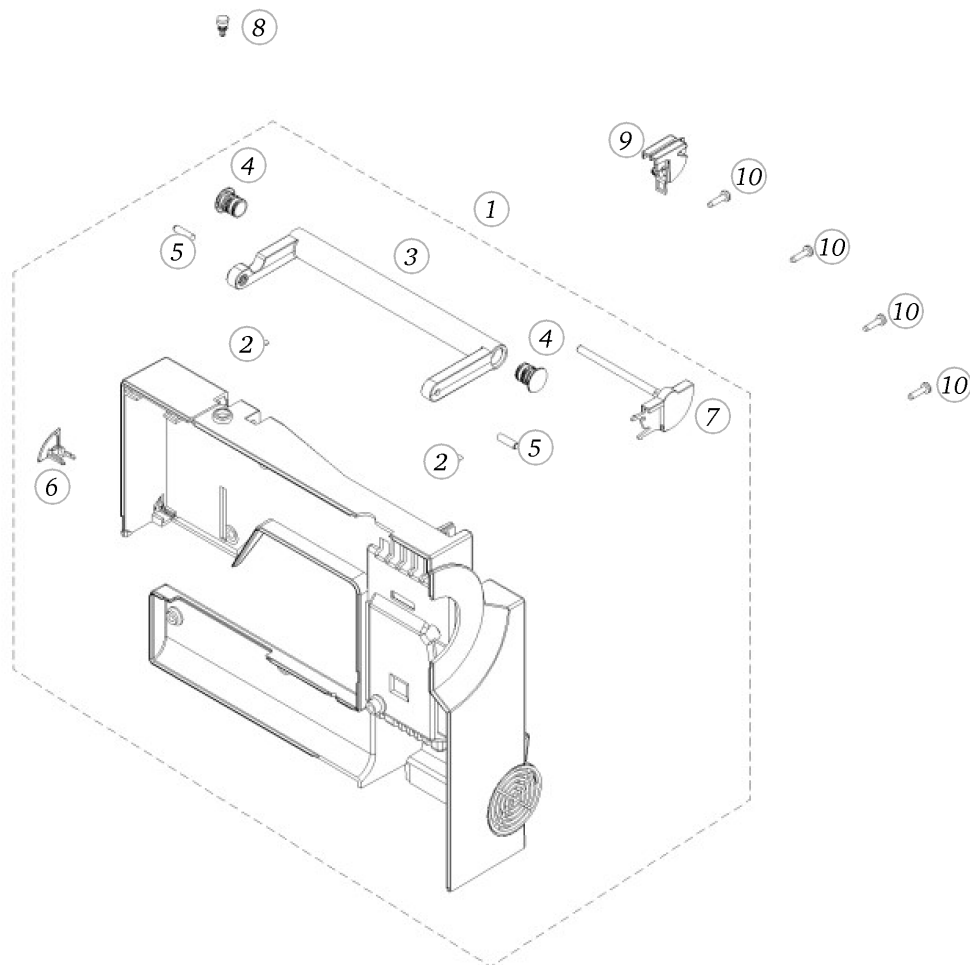

BERNINA 215 Simply Red

Rear Cover (Simply Red)

Pos	Item number	Description
1	0048927206	REAR COVER ASS
2	0300725000	Bumpons
3	0049015203	HANDLE
4	0315805102	END CAP
5	0302095100	BOLT
6	0301007000	THREAD CUTTER CPL
7	0049025101	SPOOL SUPPORT
8	0048497200	BOBBIN WINDER THREAD TENSION CPL.
9	0302077400	THREAD GUIDE CPL.W.COVER
10	0078865045	Socket Pan Head Thread Forming Screws M4x16 DIN7500 - BN13916 Art-No. 2027615