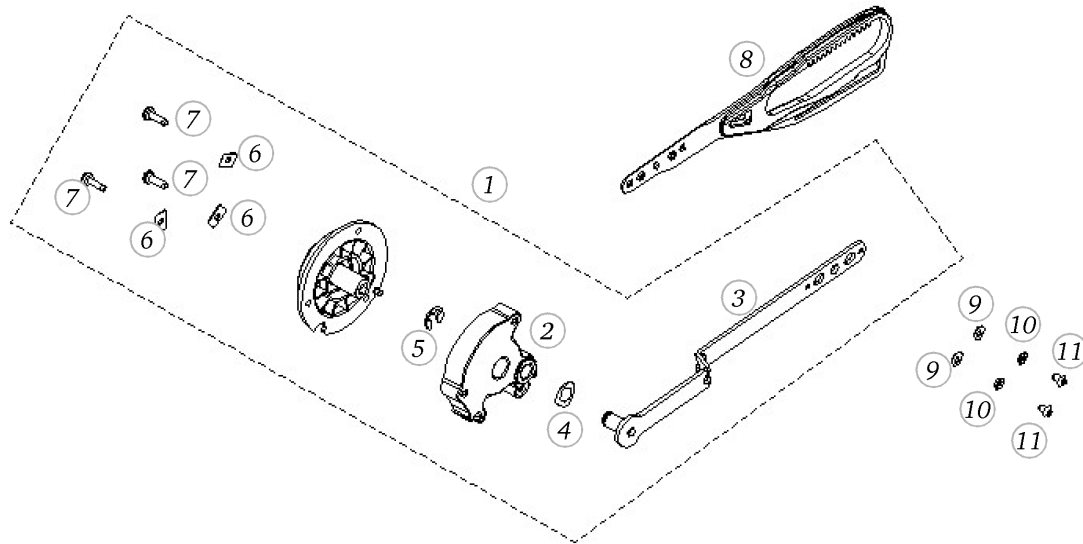

BERNINA 215 Simply Red

Crank- and Base Shaft

Pos	Item number	Description
1	0304497001	Base Shaft/Hook Drive Crank - Replacement Set
2	0048305000	CARRIER
3	0049645000	SPRING
4	0079135003	Circlip d3 2 Quicklock - BN833 Art-No.1292811
5	0078715200	FIXATION PIECE
6	0078865043	Socket Pan Head Thread Forming Screws M4x10 DIN7500 - BN13916 Art-No. 2027593
7	0048285100	THRUST BEARING PLATE
8	0011695003	ball G40 dm10
9	0303625000	SPRING
10	23226953++	WASHER 5.3x8.5x0.15
11	0079187100	Spring Cpl
12	0321705000	HOSE
13	25603003++	TENSION SPRING
14	0078435000	Zugfeder
15	0078367102	CRANK SHAFT CPL.
16	0078365001	CRANK SHAFT
17	0078955031	Synthetic Washer
18	0078235001	Bearing
19	23501753++	Circlip For Shafts d1 5 DIN6799 - BN809 Art- No.1284665
20	0078035100	STITCH LENGTH CLAMP V180
21	0078865045	Socket Pan Head Thread Forming Screws M4x16 DIN7500 - BN13916 Art-No. 2027615
22	0078445000	Tension Spring De=5,0 L0=15,5 d=0,5
22	0343315000	Tension Spring De=6 L0=18,5 d=0,85
23	0078025000	TOOTH SEGMENT
24	0078865033	Socket Pan Head Thread Forming Screws M3x6 DIN7500 - BN13916 Art-No. 2027534
25	0301415000	FEEDDOG LINKAGE LEVER
26	0030735002	O-ring Seal D4/d2 70ShoreA NBR DIN3771
27	25604303++	TENSION SPRING

BERNINA 215 Simply Red

Hook Driving System

Pos	Item number	Description
1	0304497001	Base Shaft/Hook Drive Crank - Replacement Set
2	0312225000	HOOK DRIVE CRANK
3	0049397000	CRANK ARM CPL
4	23228653++	WASHER 7.2x12x0.1
5	23501753++	Circlip For Shafts d1 5 DIN6799 - BN809 Art-No.1284665
6	0301995000	WASHER
7	0078865035	Socket Pan Head Thread Forming Screws M3x10 DIN7500 - BN13916 Art-No. 2027550
8	0301575200	TOOTHED RACK FORK
9	22951923++	Flat Washer d3.2/D 7xs0.5
10	23225753++	Curved Spring Washers M3 DIN 137 A - BN795 Art-No. 1280317
11	0032465008	Socket Button Head Screws M3x4.5 screw head after BN6404