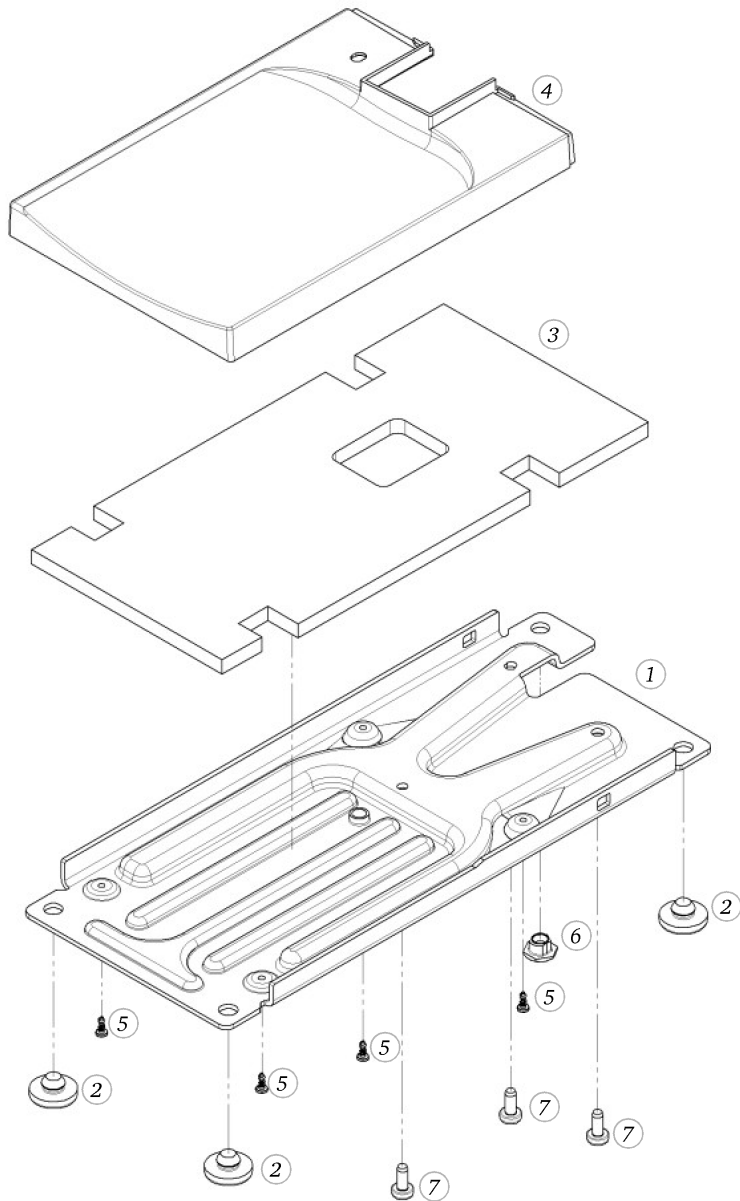

Spare Parts

**BERNINA 215 Simply
Red**

BERNINA 215 Simply Red

Chassis

Pos	Item number	Description
1	0088505100	CHASSIS MACHINED
2	0300975002	STITCH PLATE FRAME
3	0026045200	SPECIAL BOLT
4	0010475101	PRESSURE PLATE
5	23225753++	Curved Spring Washers M3 DIN 137 A - BN795 Art-No. 1280317
6	22502313++	HEXAGONAL NUT
7	0310295101	SUPPORT
8	0078865043	Socket Pan Head Thread Forming Screws M4x10 DIN7500 - BN13916 Art-No. 2027593
9	0335467101	STITCHPLATE/STANDRAD C
10	0078755200	Clip
10	0078755300	Clip
11	20500223++	Slotted Machine Screw M2x1.8 nickel-plated

BERNINA 215 Simply Red

Base Plate

Pos	Item number	Description
1	0300887100	BASEPLATE ASSEMBLED
2	0003445000	RUBBER FOOT
3	0316135200	INSULATION MAT
4	0301485101	BASEPLATE COVER
5	0023345000	Screw Pan Head Pt 3 x 8 WN1452 - BN20138 Art-No. 3216015
5	0023445000	LENS F. INDICATOR
6	0003597000	Adjusting Nut Cpl
7	0078865054	SCREW TORX DUOTAPTITE

BERNINA 215 Simply Red

Base Plate (Simply Red)

Pos	Item number	Description
1	0300887100	BASEPLATE ASSEMBLED
2	0003445000	RUBBER FOOT
3	0316135200	INSULATION MAT
4	0301485102	BASEPLATE COVER
5	0023345000	Screw Pan Head Pt 3 x 8 WN1452 - BN20138 Art-No. 3216015
5	0023445000	LENS F. INDICATOR
6	0003597000	Adjusting Nut Cpl
7	0078865054	SCREW TORX DUOTAPTITE