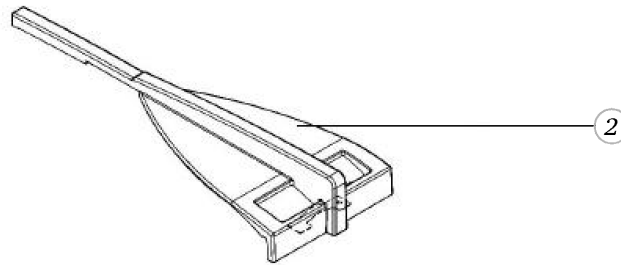

BERNINA 215 Simply Red

Sewing platform

Pos	Item number	Description
1	0303475101	SEWING TABLE TRANSPARENT
2	0307267001	SEAM GUIDE CPL OPTIMA