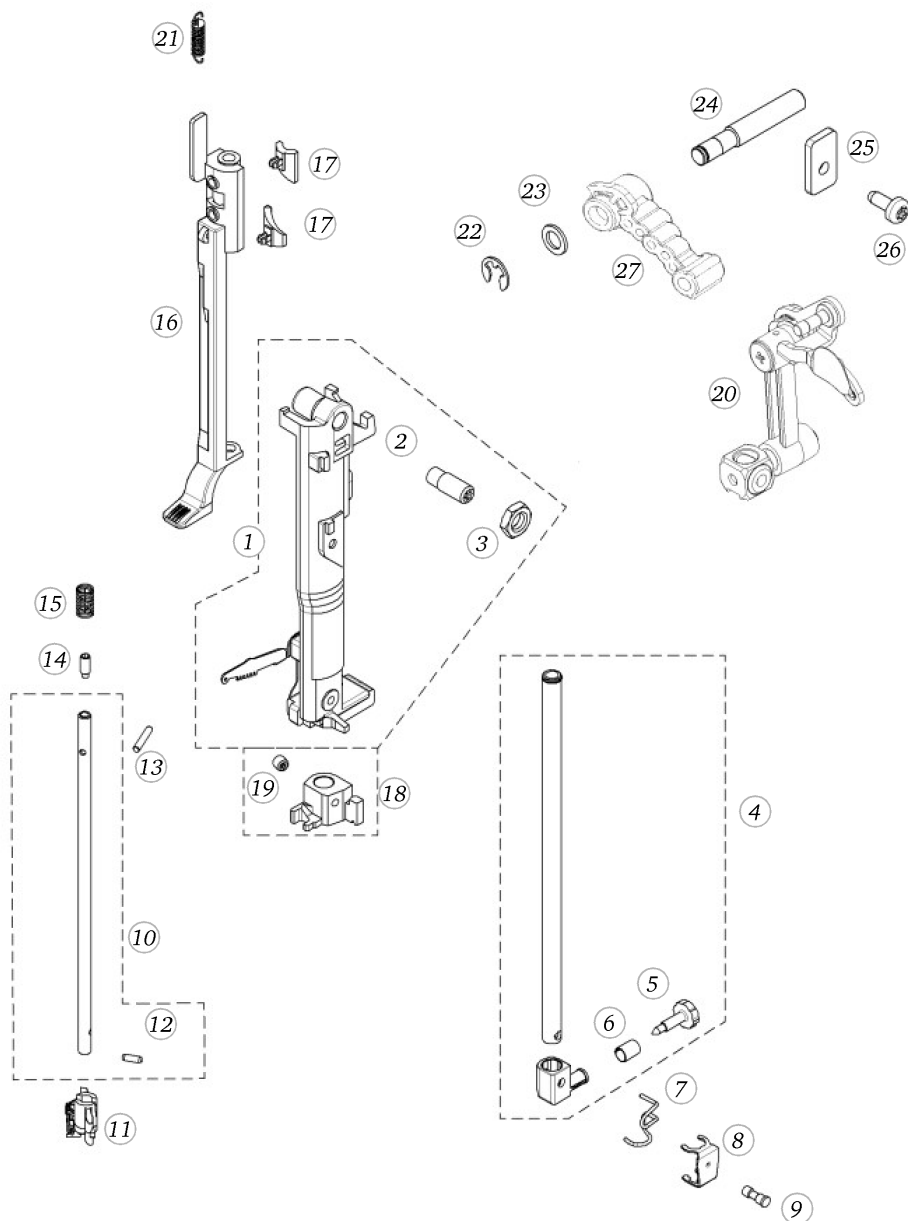

BERNINA 215 Simply Red

Needlebar with Support

Pos	Item number	Description
1	0320797001	NEEDLE BAR SUPPORT SET
2	0320115000	ADJUSTING-SCREW
3	0320125000	0320125_00
4	0082087101	NEEDLE BAR CPL. W/O Q2.9
5	0082435300	Needle Clamp Screw
5	0082435400	Needle Clamp Screw
6	0012965200	Spring Husk
7	0315035100	THREAD GUIDE
8	0315025000	Clamp
9	0082115002	PIN Ø2.20
10	0075747200	Threader Device Cpl.
11	0337927100	Threader Head Packed Semi-automatic
12	0075955015	PIN
13	24105643++	Parallel Pin Hardened 2h6x12 BN 858
14	20150113++	Hexagon Socket Set Screw M3x8
15	0075965000	Druckfeder -
16	0306445100	Thread-up Support
17	0306495000	Curve Inset
18	0075637300	Guide Assembled
19	0078665041	Hexalobular Socket Set Screws M4x4 ISO 4026 - BN11493 Art-No. 3060207
20	0087987302	THREAD TAKE UP LEVER CPL.
21	25625503++	Spring
22	23501753++	Circlip For Shafts d1 5 DIN6799 - BN809 Art-No.1284665
23	23001213++	Flat Washer d6.2xD10xs1
24	0088205000	BOLT
25	0049205100	Clamp
26	0078865043	Socket Pan Head Thread Forming Screws M4x10 DIN7500 - BN13916 Art-No. 2027593
27	0082025200	TAKE-UP-LINK
27	0082025300	take-up-link