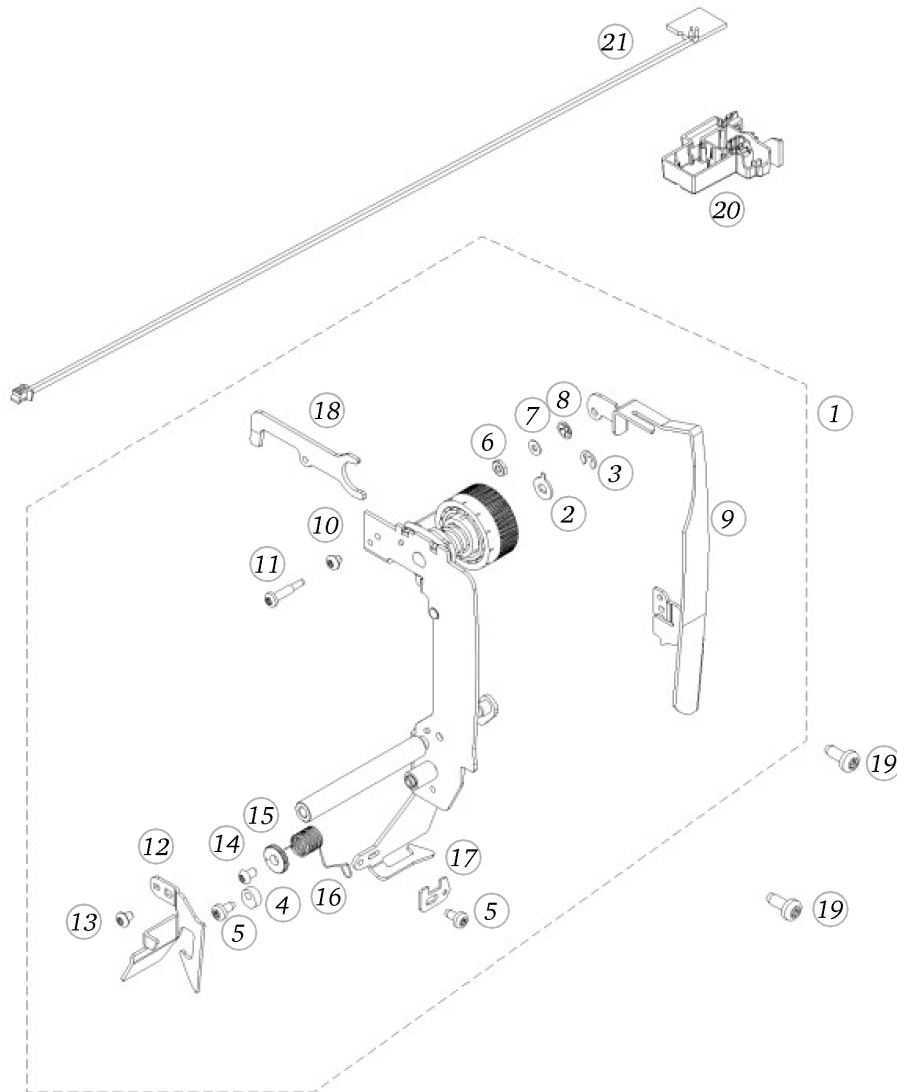

BERNINA 215 Simply Red

Take Up Lever and Sewing Light

Pos	Item number	Description
1	0049417700	take up lever cover cpl. standard
2	0077985000	STOP DISC
3	23501153++	Circlips For Shafts d1 3.2 DIN6799 - BN809 Art-No.1284649
4	0079565000	BUFFER BLOCK
5	0078865033	Socket Pan Head Thread Forming Screws M3x6 DIN7500 - BN13916 Art-No. 2027534
6	22502013++	Hex Jam Nut M3 Din439b
7	22950313++	Washer d2.5 x D6 x s0.5
8	0079135003	Circlip d3 2 Quicklock - BN833 Art-No.1292811
9	0079505302	TAKE-UP-LEVER COVER
10	0032465007	Socket Button Head Screws M3x 4 ISO 7380-1 - BN6404 Art-No. 3148111
11	0300295100	ADJUSTING SCREW
12	0079515000	COVER REGULATOR
13	0032465109	Socket Button Head Screws M3x3 ISO 7380-1 - BN6404 Art-No. 3645748
14	0032465031	Socket Button Head Screws M3x 5 ISO 7380-1 - BN6404 Art-No. 3148113
15	0326395000	Knurled Washer
16	0079545401	Regulator Spring
17	0082855001	Z-Z LIMITATION 5,5MM
18	0049325200	RELEASE FORK
19	0078865043	Socket Pan Head Thread Forming Screws M4x10 DIN7500 - BN13916 Art-No. 2027593
20	0330555100	NAEHLICHTGEHAEUSE LINKS
21	0336697000	PCB SEWINGLIGHT CPL.