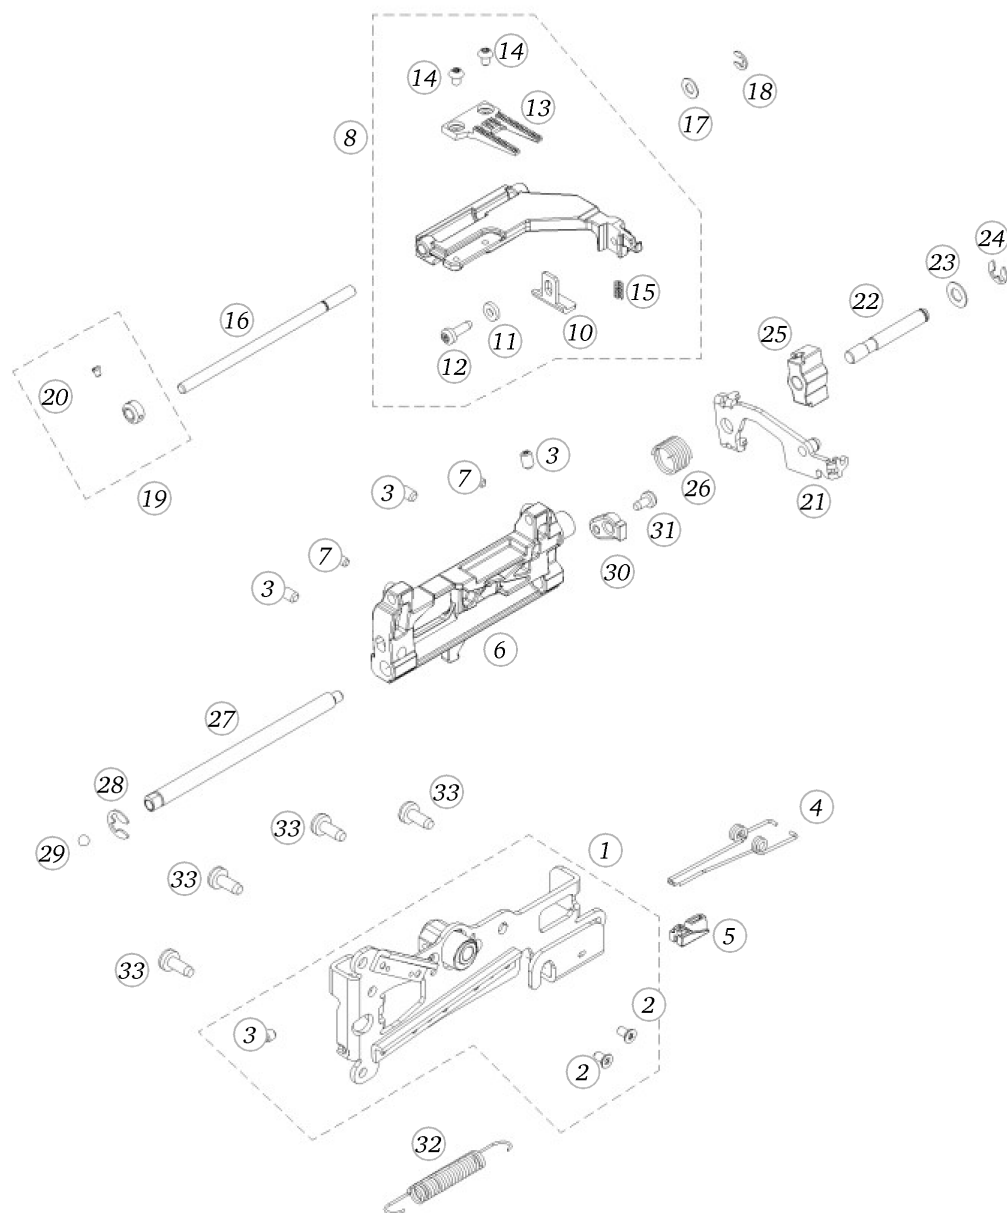

BERNINA 215 Simply Red

Feed Dog Unit

Pos	Item number	Description
1	0309337000	SUPPORT SHEET CPL
2	0302345032	SCREW
3	0078665043	Hexalobular Socket Set Screws M4x6 ISO 4026 - BN11493 Art-No. 3060208
4	0301215100	SPRING
5	0049595000	SLIDE BLOCK
6	0000245600	FEED DOG FORK
7	0078665031	Hexalobular Socket Set Screws M3x4 ISO 4026 - BN11493 Art-No. 3060200
8	0302217000	FEEDDOG SUPPORTER CPL.
9	0302155000	FEEDDOG 5.5 MM
10	0000785200	ADJUSTING PLATE
11	22952113++	Washer 3.2/7x1.5 black finished
12	0000785200	ADJUSTING PLATE
13	0302155000	FEEDDOG 5.5 MM
14	0032465008	Socket Button Head Screws M3x4.5 screw head after BN6404
15	25524003++	Compression Spring De= 3,2 L0=7 d=0,45
16	0302015000	SLIDING AXLE
17	22954983++	Shim Rings 4x0.5 DIN988 - BN1976 Art-No. 3059655
18	23501453++	Circlips For Shafts d1 4 DIN6799 - BN809 Art-No.1284657
19	0011217001	Adjusting Ring Cpl with 1 screw
20	20500353++	Cylinder Head Screw M2x2.5
21	0078047200	THRUST REVERSER CPL.
22	0078075000	BOLT
23	23100203++	Flat Washer d5.2-10x0.5
24	23501453++	Circlips For Shafts d1 4 DIN6799 - BN809 Art-No.1284657
25	0049975000	BEARING
26	0079055000	SPRING
27	0049695100	ECCENTRIC SHAFT
28	23501753++	Circlip For Shafts d1 5 DIN6799 - BN809 Art-No.1284665